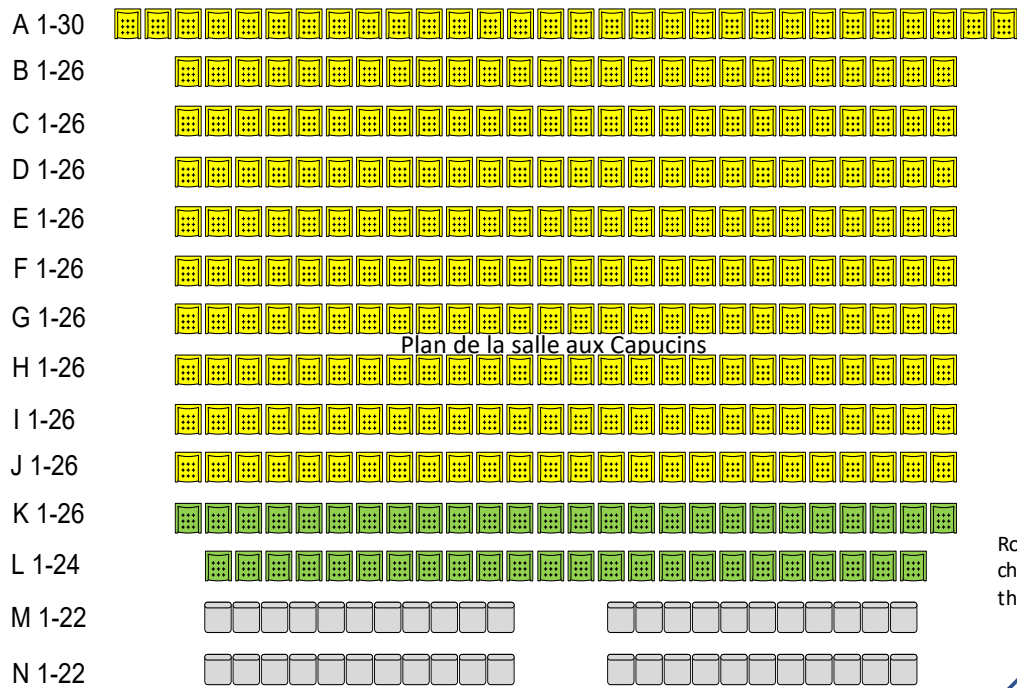

Order form (theatre plan overleaf)

Date / Programme	Number of places			Price places	Picnics	Dinners
Operas (with season ticket if wished)						
	Cat 1	Cat 2	Cat 3			
Abonnement (3 operas)	180 €	120 €			25 €	40 €
Die lustige Witwe (The Merry Widow)	70 €	48 €	28 €			
Fri 22 July						
Sun 24 July						
Mon 1 August						
Thu 4 August						
La traviata	70 €	48 €	28 €			
Tue 26 July						
Thu 28 July						
Sat 30 July						
Wed 3 August						
Faust	70 €	48 €	28 €			
Wed 27 July						
Sun 31 July						
Tue 2 August						

Double bill						
La serva padrone / Bastien & Bastienne	50 €	30 €	20 €			
Sat 23 July						
Mon 25 July						

Concerts						
		10 €				
mar 19 J	Concert of Irish songs					
mer 20 J	Master class La Traviata					
dim 25 J	Master class for singers					
ven 29 J	Conducting competition					
Sub-total (seats)						
- Reduction						
+ Membership (30 €) ?						
TOTAL						

Rows M and N consist of chairs placed in front of the raked seating.

Cat.
Cat1
Cat2
Cat3

Mr/Mrs/Ms:	
Forename/surname:	
Address/town/ postal code:	
E-mail:	
Telephone no.:	
Please find attached: my/our cheque for £.....(made out to Opera de Bauge)	

Please send to Opéra de Bauge, Les Capucins, 49150 Bauge

Conditions of sale

Reductions—every order for 10 tickets in a single category qualifies for the 11th ticket free of charge. A season ticket (3 operas) costs 180 € in the top category and 120 € in the second category. These reductions may be combined.